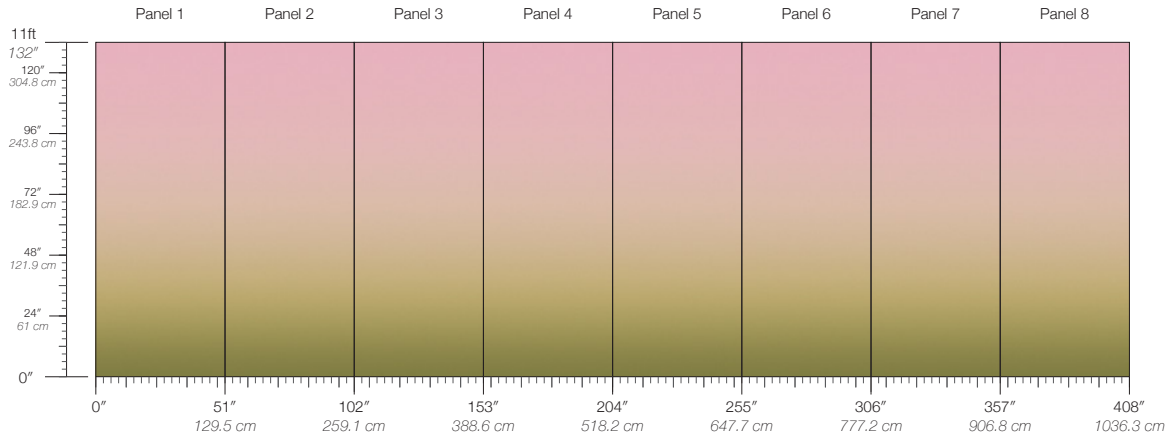

Aurora Orchid

Suitable for residential and commercial projects

COLOR

Orchid

ITEM

1143

CONTENT

Type II PVC-Free

PANEL WIDTH

51" / 1295 mm trimmed

PANEL HEIGHT

132" / 3353 mm standard
192" / 4877 mm extended

REPEAT

Non-repeating

STOCK

Made to order

LEAD TIME

4 weeks to print

MINIMUM

1 panel

PRICE

Available upon request

ORIGIN

USA

DETAILS

Custom options available

ENVIRONMENTAL

Recycled Content
Phthalate Free
Low VOC
HPD Available

SPECS

Polyester/Natural Fiber face
Fabric backing
14 oz per linear yard
435.2 g per linear meter
Dappled surface texture

TESTING

(US) ASTM E84 Adhered Class A
CCC-W-408D Type II
W-101 Type II Class A
ASTM E96 Procedure B - 66 Perms

MAINTENANCE

Water-based cleanser

CONTACT

sales@calicowallpaper.com
+1 718 243 1705
57 Lispenard Street
New York, NY 10013 USA

DISCLAIMER

Refer to our website to see the full mural artwork. Reference the physical sample for color and texture. Panel maps represent mural artwork only.